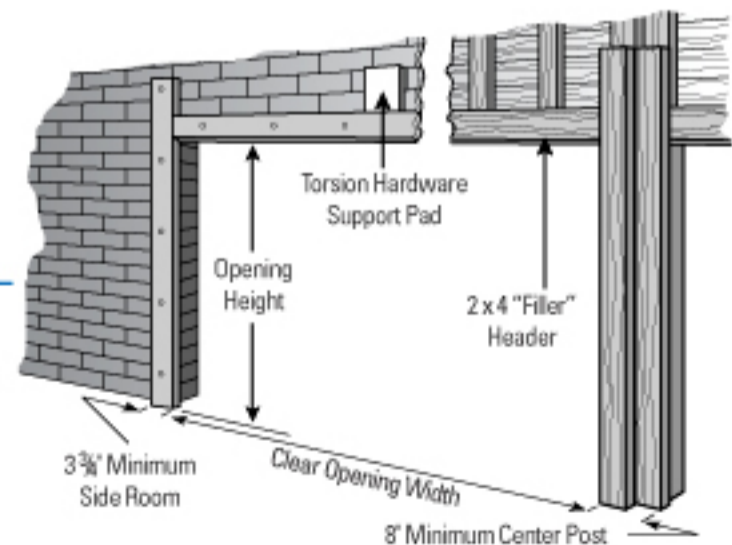

Standard Heights 6'6", 7'0", 7'6", 8'0"

Panels Wide	4	4	5	6	7	7	8	8	10
Door Width	8'	9'	10'	12'	14'	15'	16'	18'	20'

Standards

- Traditional raised panel wood grain design.
- Hot dipped galvanized pre-painted 24 gauge steel.
- Interior return rails hemmed the entire length of section for added strength and safety.
- Commercial grade vinyl retainer for extra strength with thick vinyl weatherstrip runs the entire length of the bottom to conform with the floor and seal out the elements.
- Rugged hot dipped galvanized tracks, brackets, wide body hinges, and full steel ball bearing rollers. Torsion or extension springs deliver years of trouble-free performance and continuous smooth opening and closings.
- Mechanical security cylinder lock and key, or inside slide lock.
- Backed by a limited lifetime warranty against splitting, cracking, and rust through.

Waterford

Cascade

Colonial

Glazed

Sunset (also comes in eight panels)

Ruston

Cathedral

Installation Jamb Preparation