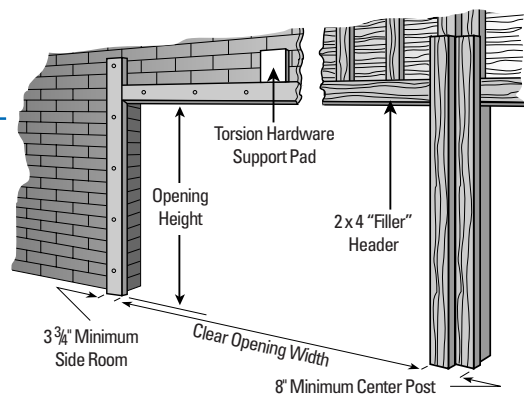

Options

- Colors: Standard white only or can be painted to match any color trim.
- Insulation: Energy efficient polystyrene insulation covered with a heavy white vinyl backing to provide protection and an attractive finish.
- Windows: Decorative windows and snap-in glazing inserts are available to compliment your homes architectural style.

Water-ton

Cascade

Colonial

Glazed

Sunset (also comes in eight panels)

Ruston

Cathedral

Installation Jamb Preparation